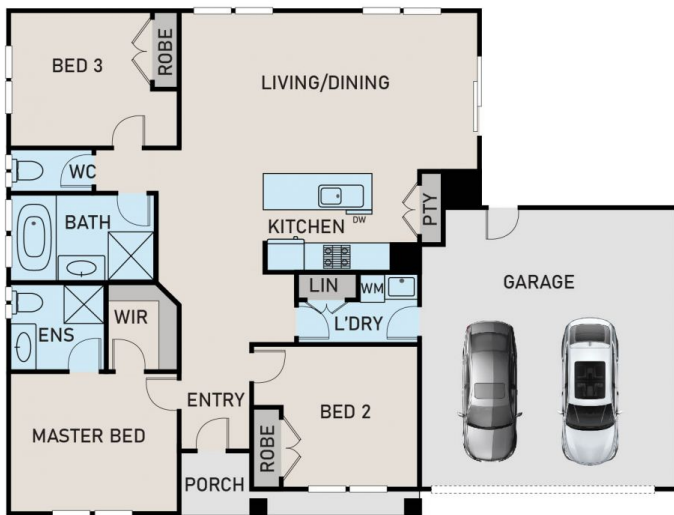

YE YOUR EXPERT

21 Guinea Flower Drive Cranbourne West VIC

3  2  2 

Discover your dream home at 21 Guinea Flower Drive, a stunning contemporary residence nestled in the heart of Cranbourne West. This beautifully maintained property offers the perfect blend of modern living and family-friendly comfort, making it an ideal choice for discerning buyers.

Type : House

Price : \$ 638,000

View : <https://www.yere.com.au/sale/vic/south-east/cranbourne-west/residential/house/8048782>

Step inside to discover a light-filled living space where every corner whisper elegance. The open-plan design invites you to envision life's moments, from quiet mornings to lively gatherings. The heart of the home, the state-of-the-art kitchen is a chef's delight, featuring top-of-the-line appliances, sleek cabinetry, and a large island bench. It's an ideal space for preparing meals and hosting gatherings.

Lin Zhang
03 8578 5700

Bhethni Camillee Caur
03 8578 5700

[For full version visit the website](https://www.yere.com.au)

<https://www.yere.com.au>

FLOOR PLAN

SITE PLAN

21 GUINEA FLOWER DRIVE, CRANBOURNE WEST

* DIMENSIONS ARE APPROXIMATE AND FOR ILLUSTRATIVE PURPOSES ONLY