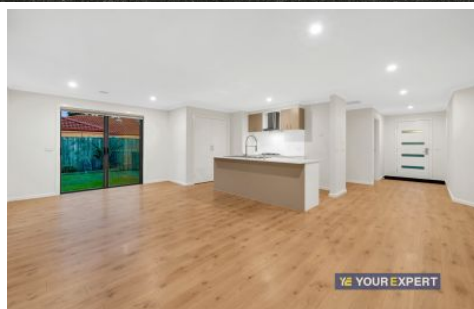

YE YOUR EXPERT

21 Guinea Flower Drive Cranbourne West VIC

3  2  2 

Discover your dream home at 21 Guinea Flower Drive, a stunning contemporary residence nestled in the heart of Cranbourne West. This beautifully maintained property offers the perfect blend of modern living and family-friendly comfort, making it an ideal choice for discerning buyers.

Type : House

Price : \$ 638,000

View : <https://www.yere.com.au/sale/vic/south-east/cranbourne-west/residential/house/8048782>

Step inside to discover a light-filled living space where every corner whisper elegance. The open-plan design invites you to envision life's moments, from quiet mornings to lively gatherings. The heart of the home, the state-of-the-art kitchen is a chef's delight, featuring top-of-the-line appliances, sleek cabinetry, and a large island bench. It's an ideal space for preparing meals and hosting gatherings.