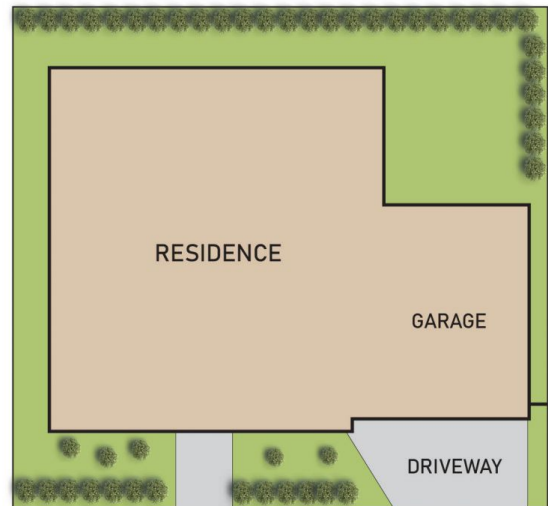

YE YOUR EXPERT

21 Guinea Flower Drive Cranbourne West VIC

3  2  2 

Discover your dream home at 21 Guinea Flower Drive, a stunning contemporary residence nestled in the heart of Cranbourne West. This beautifully maintained property offers the perfect blend of modern living and family-friendly comfort, making it an ideal choice for discerning buyers.

Type : House

Price : \$ 638,000

View : <https://www.yere.com.au/sale/vic/south-east/cranbourne-west/residential/house/8048782>

Step inside to discover a light-filled living space where every corner whisper elegance. The open-plan design invites you to envision life's moments, from quiet mornings to lively gatherings. The heart of the home, the state-of-the-art kitchen is a chef's delight, featuring top-of-the-line appliances, sleek cabinetry, and a large island bench. It's an ideal space for preparing meals and hosting gatherings.

Lin Zhang
03 8578 5700

Bhethni Camillee Caur
03 8578 5700

[For full version visit the website](https://www.yere.com.au)

<https://www.yere.com.au>

FLOOR PLAN

SITE PLAN

21 GUINEA FLOWER DRIVE, CRANBOURNE WEST

* DIMENSIONS ARE APPROXIMATE AND FOR ILLUSTRATIVE PURPOSES ONLY