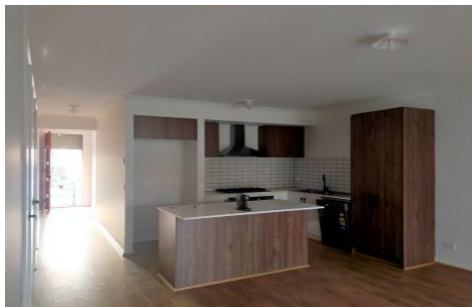

YE YOUR EXPERT

28 Ryder Street Cranbourne VIC

4 2 2

Located in the ever so popular Canopy Estate in the heart of Cranbourne is this brand new 4/2/2 house on 392m2 (approx.) block of land.

Type : House

View : <https://www.yere.com.au/lease/vic/south-east/cranbourne/residential/house/7811522>