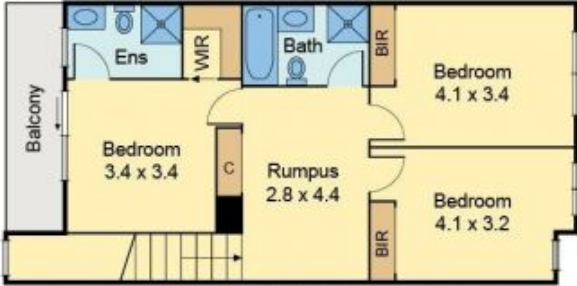

3 Rhynhurst Street, Clyde North

All measurements are in metres. This plan is not to scale and provided as marketing material. All measurements are approximate and for illustrative purposes only. We make no guarantee of the accuracy of the plan, and you should independently determine the suitability of the property for your requirements.