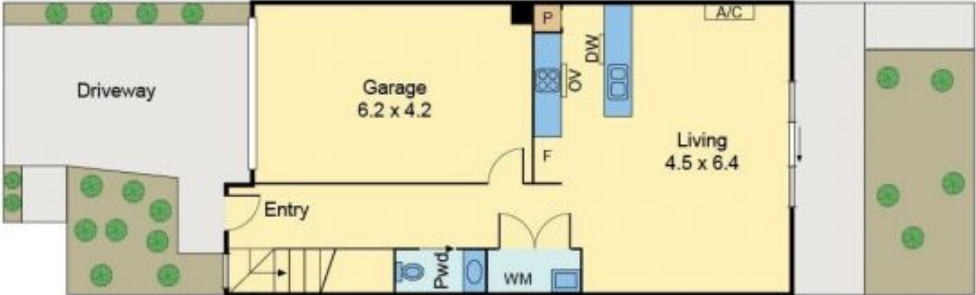

3 Rynhurst Street Clyde North VIC

3  2  1 

Located in the sought-after Aspen on Clyde Estate only a short distance to Evica Road Reserve Playground & Aspen Community Basketball Court and shopping centres. This modern two-story townhouse welcomes you with a generous living room downstairs and a fully equipped kitchen. The upstairs comes with 3 bedrooms in good size and the master bedroom with ensuite and an exclusive balcony. The remaining two bedrooms are complete with built in robes and serviced by a family bathroom. The other features include a study nook, garage and separated toilet downstairs.

Type : Townhouse

View : <https://www.yere.com.au/lease/vic/south-east/clyde-north/residential/townhouse/7785296>

Yogita Kapoor
03 8578 5700

3 Rhynhurst Street, Clyde North

All measurements are in metres. This plan is not to scale and provided as marketing material. All measurements are approximate and for illustrative purposes only. We make no guarantee of the accuracy of the plan, and you should independently determine the suitability of the property for your requirements.