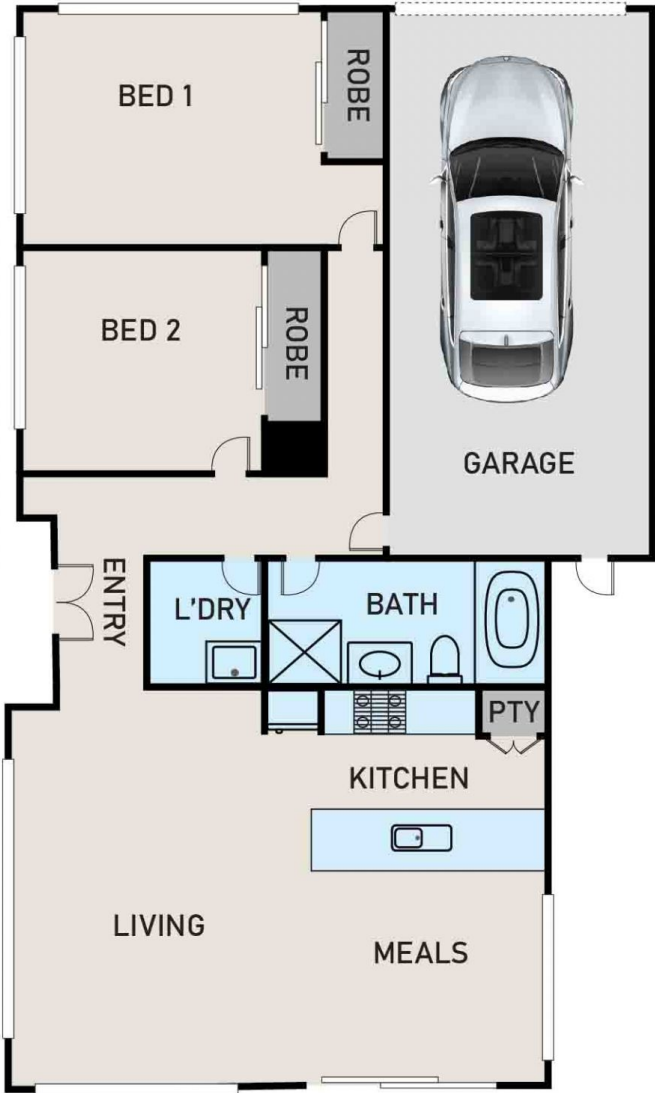

This property has everything you need and more, with two generous bedrooms, one sleek bathroom, and a single car space. The unit is set on a nice location with a beautiful yard that's perfect for relaxing or entertaining.

The location is unbeatable, with easy access to lakes,

[For full version visit the website](https://www.yere.com.au)

Type : Unit
Land Size : 251 sqm
View : <https://www.yere.com.au/sale/vic/south-east/berwick/residential/unit/7717977>

Lin Zhang
03 8578 5700

Arif Akhlaqi
03 8578 5700

FLOOR PLAN

SITE PLAN

YE YOUR EXPERT

1 METRO CIRCUIT, BERWICK

* DIMENSIONS ARE APPROXIMATE AND FOR ILLUSTRATIVE PURPOSES ONLY