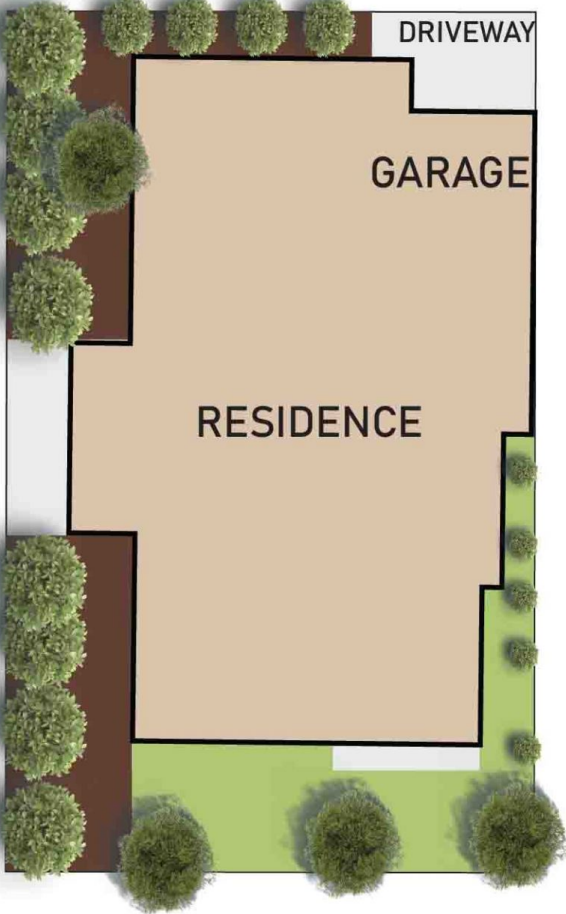

1 Metro Circuit Berwick VIC

2 1 1

Are you ready to fall in love with your new home? Introducing 1 Metro Circuit, a stunning and stylish dwelling that will make you feel like you're living in a magazine.

This property has everything you need and more, with two generous bedrooms, one sleek bathroom, and a single car space. The unit is set on a nice location with a beautiful yard that's perfect for relaxing or entertaining.

The location is unbeatable, with easy access to lakes,

[For full version visit the website](https://www.yere.com.au)

Type : Unit
Land Size : 251 sqm
View : <https://www.yere.com.au/sale/vic/south-east/berwick/residential/unit/7717977>

Lin Zhang
03 8578 5700

Arif Akhlaqi
03 8578 5700

FLOOR PLAN

SITE PLAN

YE YOUR EXPERT

1 METRO CIRCUIT, BERWICK

* DIMENSIONS ARE APPROXIMATE AND FOR ILLUSTRATIVE PURPOSES ONLY