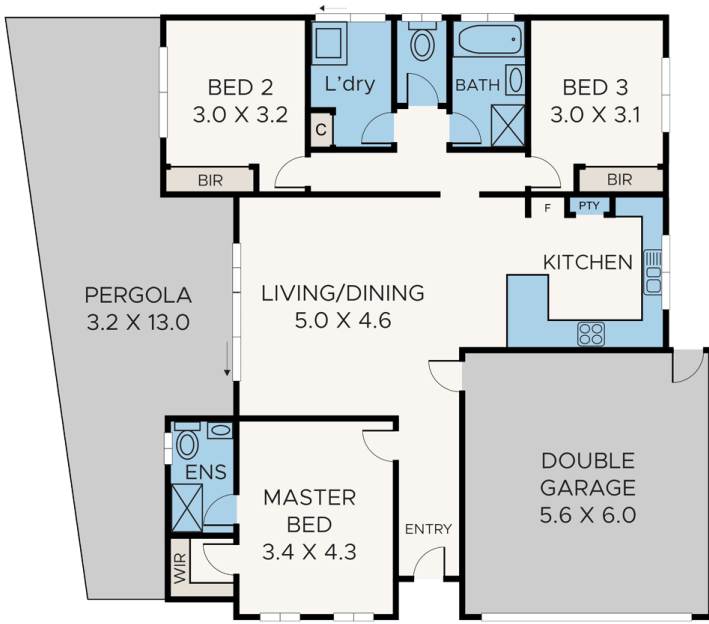

**Type** : House

**Price** : \$ 620,000

**View** : <https://www.yere.com.au/sale/vic/south-east/narre-warren-south/residential/house/7695484>

This property has so much to offer including:

- ? Three generously sized bedrooms all fitted with built-in robes.
- ? Master bedroom features a walk-in robe and ensuite.
- ? Open plan kitchen overlooks the meals/living area and features a stovetop, oven, and spacious cupboard & pantry space.

## 15 Lucas Court, Narre Warren South

Disclaimer: This floorplan is for illustration purposes only and no warranty is given to its accuracy. Purchasers are advised to carry out their investigations. produced by [www.realpixelphotography.com.au](http://www.realpixelphotography.com.au)