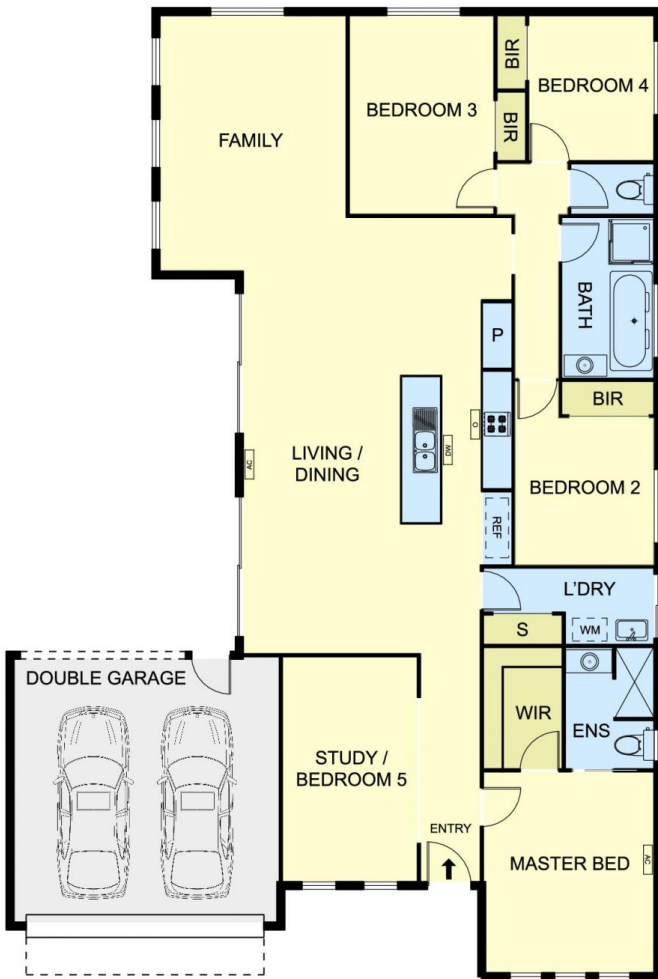

49 Stately Drive Cranbourne East VIC

4 2 2

Located in the popular Hunt Club Estate is this well-designed lifestyle home offering true family living complimented by generous dimensions.

A fabulous layout & practicality are all found in this home that is excellently designed. Sitting on this 531m² lot (approx) Offers 4 spacious bedrooms, master with large ensuite walk in robe, three spacious bedrooms with built in robes, 2 living areas, a large spacious kitchen that features modern appliances and plenty of under bench and overhead cupboard space with separate dining area. Central bathroom with vanity and generous sized bathtub.

The Big Picture:

[For full version visit the website](https://www.yere.com.au)

Type : House
Price : \$ 755,000
Land Size : 531 sqm
View : <https://www.yere.com.au/sale/vic/south-east/cranbourne-east/residential/house/7380438>

Lin Zhang
03 8578 5700

Crystal Lin
03 8578 5700

GROUND FLOOR

SITE PLAN

49 Stately Drive, Cranbourne East

*Dimensions are approximate and for illustrative purposes only