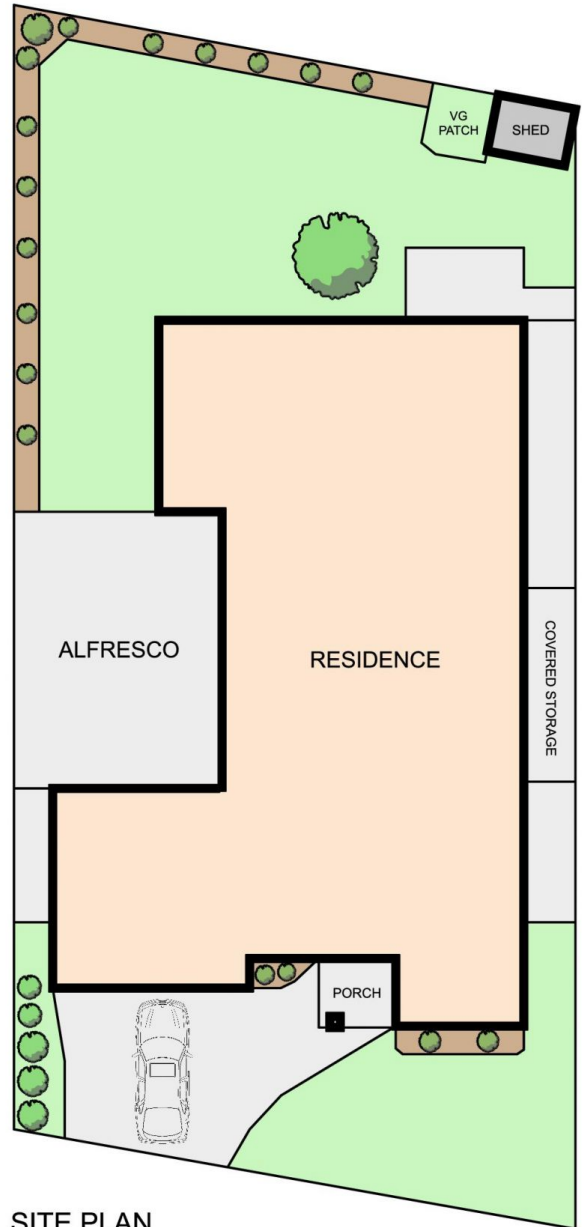

49 Stately Drive Cranbourne East VIC

4 2 2

Located in the popular Hunt Club Estate is this well-designed lifestyle home offering true family living complimented by generous dimensions.

A fabulous layout & practicality are all found in this home that is excellently designed. Sitting on this 531m² lot (approx) Offers 4 spacious bedrooms, master with large ensuite walk in robe, three spacious bedrooms with built in robes, 2 living areas, a large spacious kitchen that features modern appliances and plenty of under bench and overhead cupboard space with separate dining area. Central bathroom with vanity and generous sized bathtub.

The Big Picture:

[For full version visit the website](https://www.yere.com.au)

Type : House
Price : \$ 755,000
Land Size : 531 sqm
View : <https://www.yere.com.au/sale/vic/south-east/cranbourne-east/residential/house/7380438>

Lin Zhang
03 8578 5700

Crystal Lin
03 8578 5700

GROUND FLOOR

SITE PLAN

49 Stately Drive, Cranbourne East

*Dimensions are approximate and for illustrative purposes only