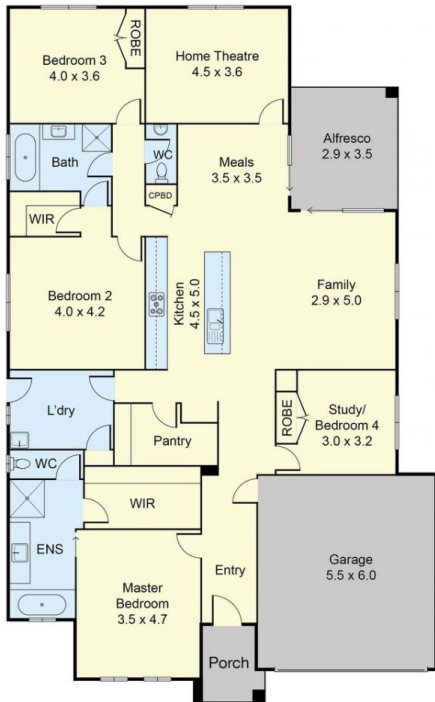

16 Valencia Circuit Cranbourne VIC

4 2 2

Immediately welcoming, this well-designed single-storey residence radiates warmth and positivity throughout. A welcoming façade with an inviting porch as you enter this magnificent family home.

Accommodation begins with the massive master suite, located at the front of the home and boasting a huge walk-in-robe, split-system AC, bathtub, shower and a separate WC.

Bedroom Two is light filled and comes with built-in robes.

Bedroom Three (semi-ensuite) is very spacious with walk-in robe and has internal access to the central bathroom, perfect for elderly parents or guests.

Bedroom 4 is positioned adjacently and is equally big with built-in robes. All bedrooms share access to the family

Floor Plan

Site Plan

The floor plan is not to scale. Areas and dimensions are approximate and therefore plan should only be used for illustrative purposes