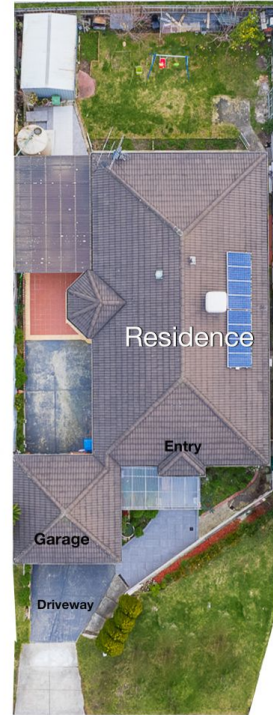

Site Plan

The floor plan is not to scale. Areas and dimensions are approximate and therefore plan should only be used for illustrative purposes