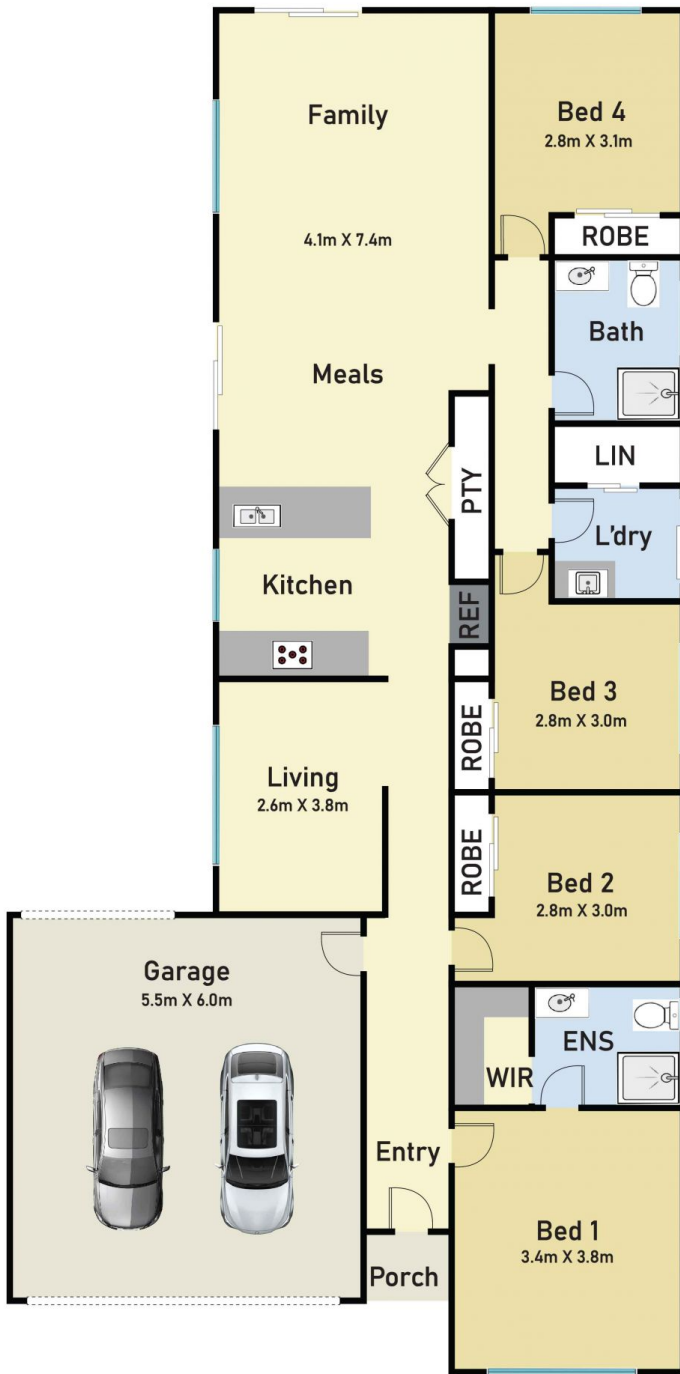

27 Donatello Crescent Narre Warren VIC

4 2 2

Step inside and be invited in to appreciate the sense of space and light in this gorgeous home.

Moments from Fountain Gate Shopping Centre, Park, Reserves and close to Casey Hospital, Multiple Primary schools, Fountain Gate Secondary School and early learning centres, it will captivate with its proportions and position, both of which are easy to live with.

This beautiful family home comprises four bedrooms, with the master suite at the front of the house. Built in 2014 the house boasts central heating & cooling, includes a remote double garage with internal access and additionally blinds in the backyard Gazebo are remote-controlled.

Type : House
Price : \$ 765,000
View : <https://www.yere.com.au/sale/vic/south-east/narre-warren/residential/house/7076135>

Lin Zhang
03 8578 5700

Megha Dhingra
03 8578 5700

[For full version visit the website](https://www.yere.com.au)

Floor Plan

Site Plan

27 Donatello Cres, Narre Warren

* Dimensions are approximate and for illustrative purposes only