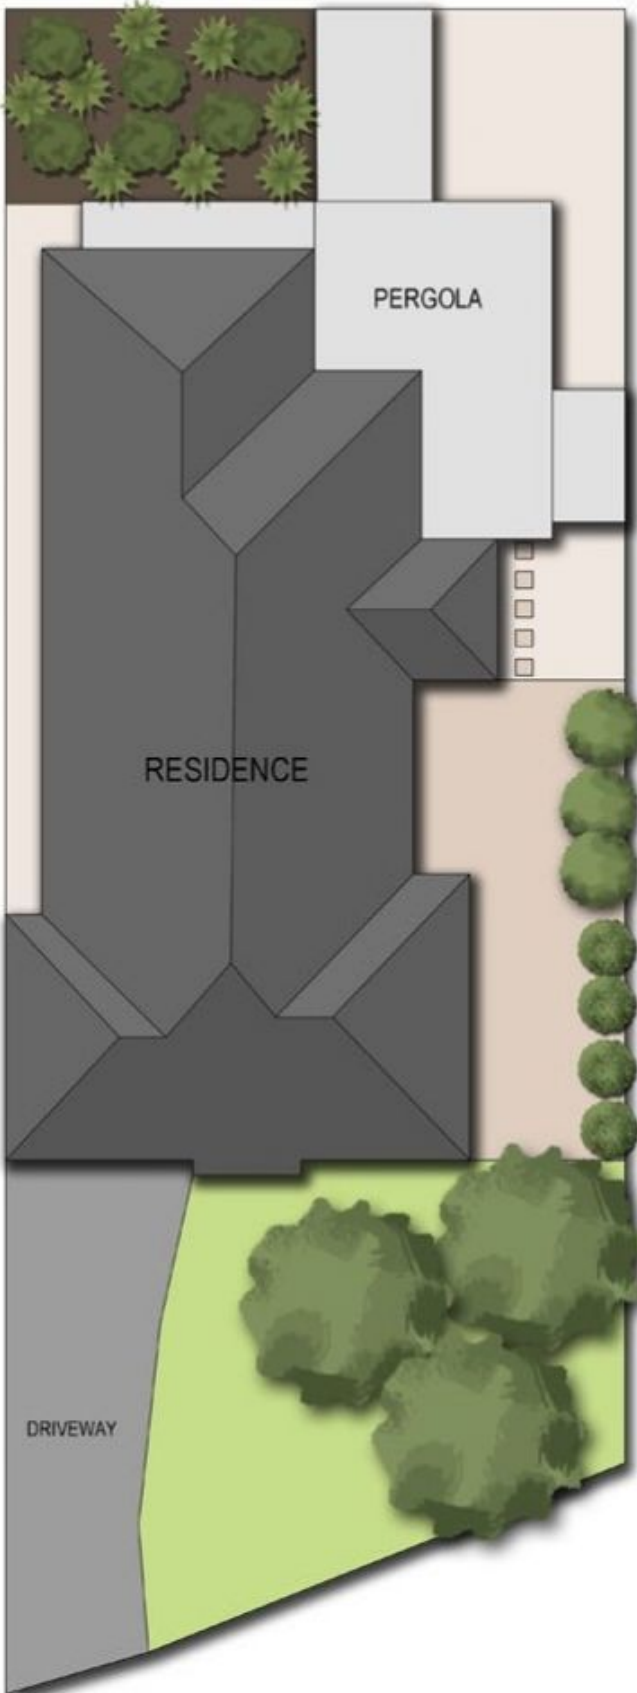

38 John Fisher Drive, Berwick

siteplan