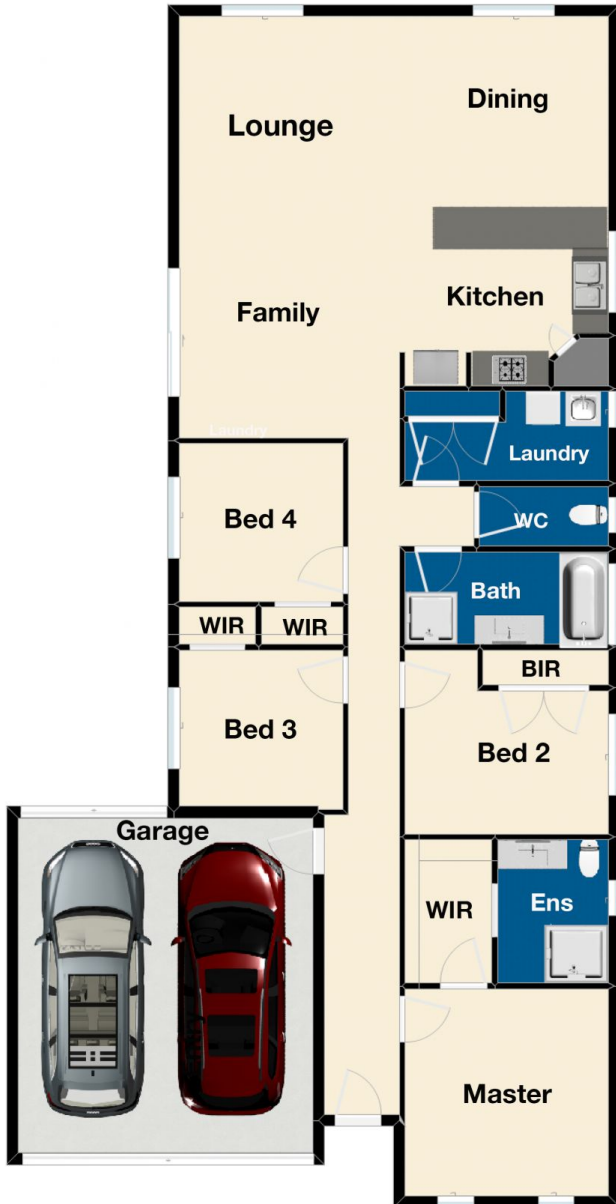

4 bedrooms, master with full ensuite and WIR
Spacious kitchen with quality appliances and plenty of storage space
Open plan family/lounge plus a separate formal dining area
Double lock up garage with internal, remote and rear access

[For full version visit the website](https://www.yere.com.au)

Type : House
Price : \$ 660,000
Land Size : 448 sqm
View : <https://www.yere.com.au/sale/vic/bayside/carrum-downs/residential/house/6321365>

Rachhpal Singh
03 8578 5700

Val Edwards
0403 222 885

Floor Plan

Site Plan