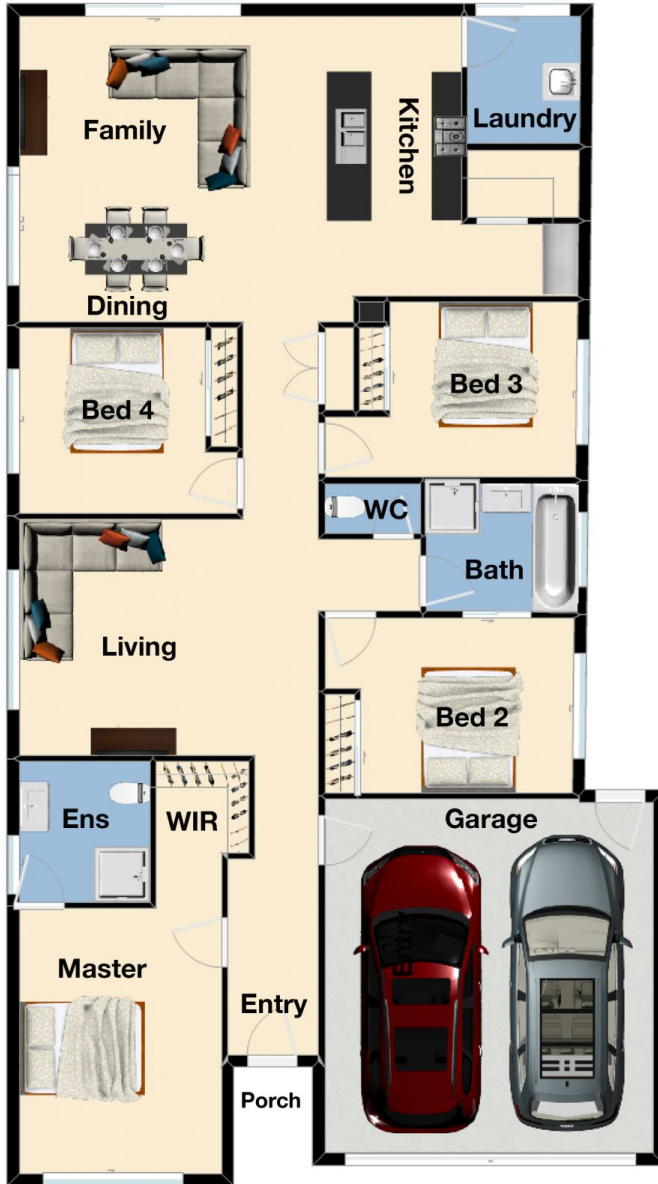

4 bedrooms, master with full ensuite and WIR  
Spacious kitchen with plenty of storage space and walk in pantry  
2 living areas including the formal lounge and family plus the separate dining area  
Double lock up garage with remote and internal access

Extras include: - gas ducted heating, evaporative cooling,

[For full version visit the website](https://www.yere.com.au)

**Type** : House  
**Price** : \$ 520,000  
**View** : <https://www.yere.com.au/sale/vic/south-east/clyde-north/residential/house/5717920>

**Sean Singh**  
0468 491 676

**Asif Raees**  
03 8578 5700

Floor Plan

Site Plan