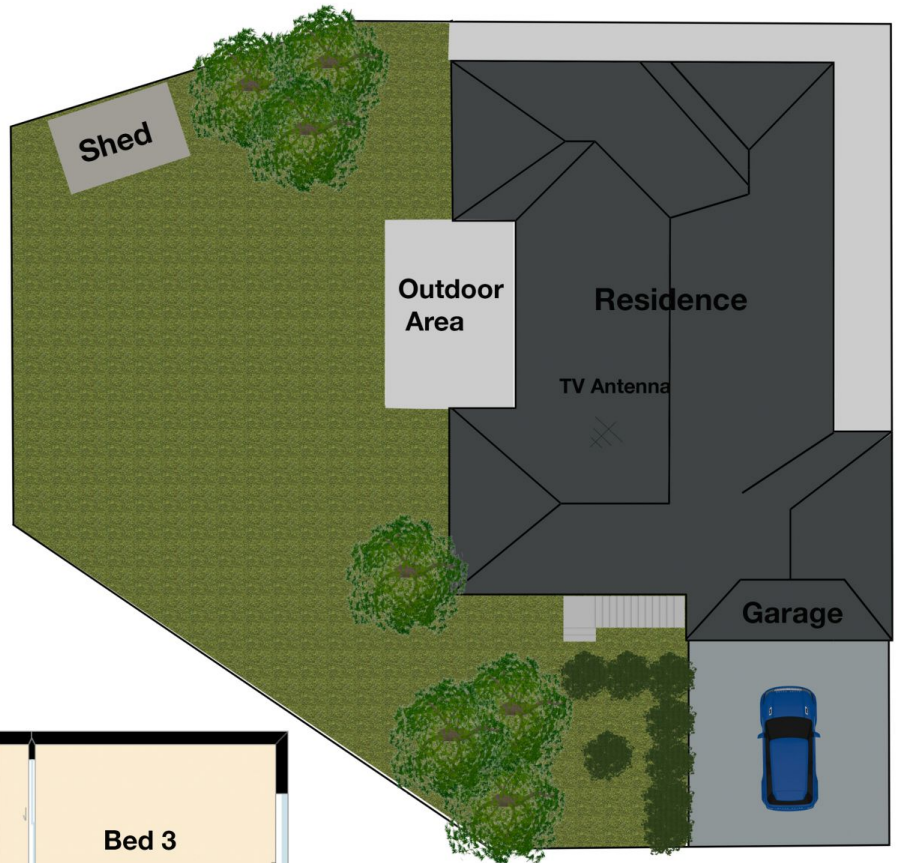

Price : \$ 568,500
Land Size : 351 sqm
View : <https://www.yere.com.au/sale/vic/east/rowville/residential/house/5717887>

3 bedrooms, master with two-way bathroom and WIR
Spacious kitchen with plenty of storage space
One large living area plus the separate dining area
Single lock up garage with remote access

Extras include: - gas ducted heating, split system air conditioner, dishwasher, ceiling fans, downlights, security door, garden shed, nice side yard with concreted outdoor area, quality curtains, light fittings and many more

Call now to inspect

Rachhpal Singh
03 8578 5700

Sean Singh
0468 491 676

Site Plan

Floor Plan

The floor plan is not to scale. Areas and dimensions are approximate and therefore plan should only be used for illustrative purposes