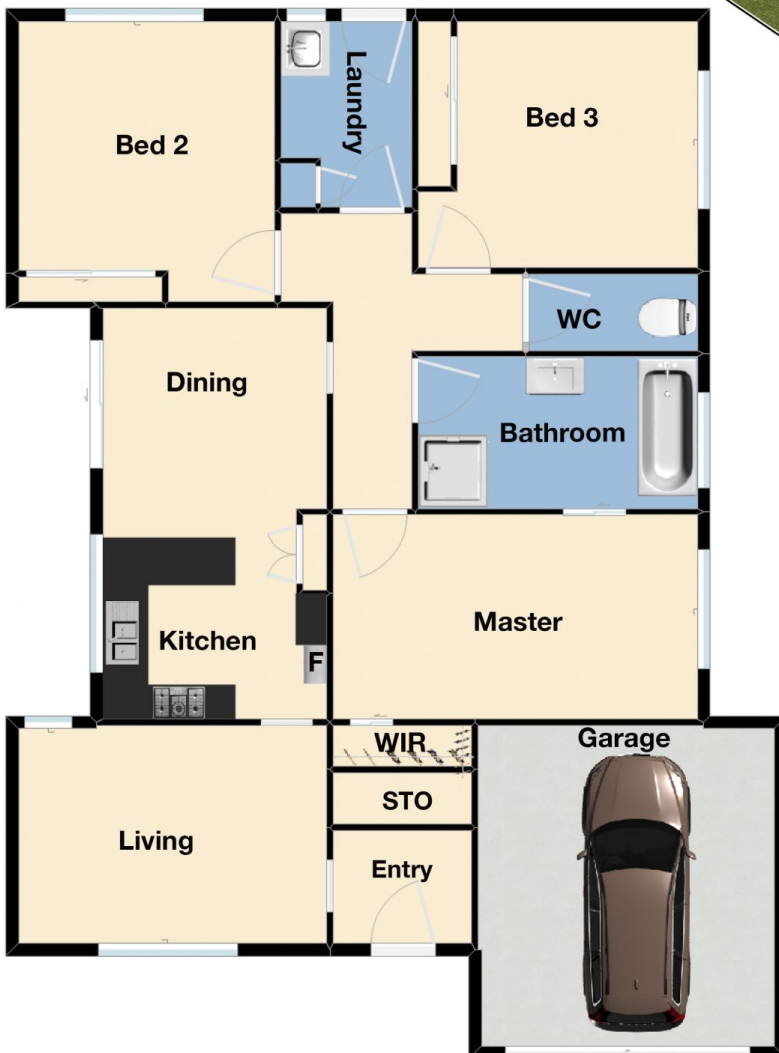

Price : \$ 568,500
Land Size : 351 sqm
View : <https://www.yere.com.au/sale/vic/east/rowville/residential/house/5717887>

3 bedrooms, master with two-way bathroom and WIR
Spacious kitchen with plenty of storage space
One large living area plus the separate dining area
Single lock up garage with remote access

Extras include: - gas ducted heating, split system air conditioner, dishwasher, ceiling fans, downlights, security door, garden shed, nice side yard with concreted outdoor area, quality curtains, light fittings and many more

Call now to inspect

Rachhpal Singh
03 8578 5700

Sean Singh
0468 491 676

Site Plan

Floor Plan

The floor plan is not to scale. Areas and dimensions are approximate and therefore plan should only be used for illustrative purposes